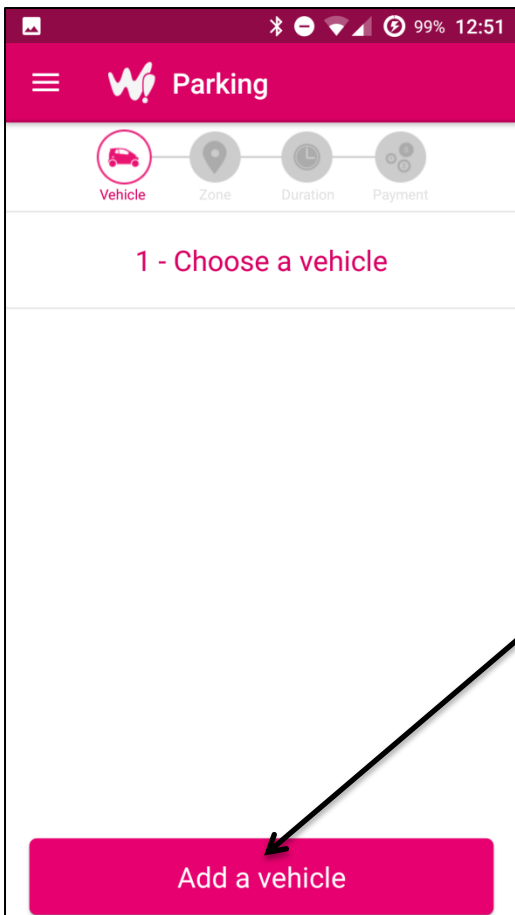

Click the Add a vehicle button

Fill in the License plate & choose if you want to add a vehicle name

Click Next

IF YOU ARE ON SITE

Your Phone GPS will find Redbridge Sports as the local car park.

Click on the White box

IF YOU ARE OFF SITE

Your Phone GPS may find another car park. Pinch the map to open the search area until you find the Redbridge Sports Red Flag

Select Pay on Exit (even if paying on arrival to ensure all tariff options)