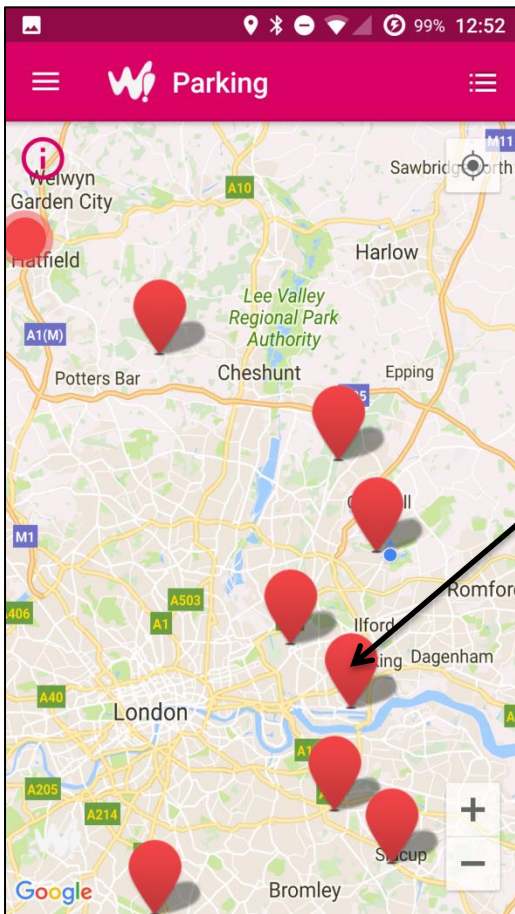

Click the Add a vehicle button

Fill in the License plate & choose if you want to add a vehicle name

Click Next

IF YOU ARE ON SITE

Your Phone GPS will find Redbridge Sports as the local car park.

Click on the White box

IF YOU ARE OFF SITE

Your Phone GPS may find another car park. Pinch the map to open the search area until you find the Redbridge Sports Red Flag

Select Pay on Exit (even if paying on arrival to ensure all tariff options)