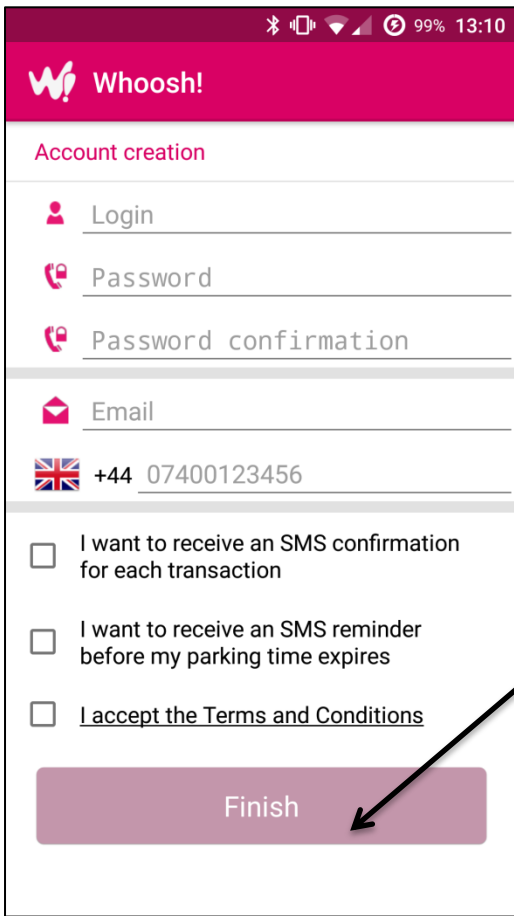

Click the Sign up button to register your Whoosh Account (or use Login via Facebook if you prefer and have an account already)

Create a Login & Password and provide Email & Mobile number
Choose if you want SMS confirmations (at a further cost), Accept the T&Cs and click finish

Click the Add a vehicle button

Fill in the License plate & choose if you want to add a vehicle name

Click Next

IF YOU ARE ON SITE

Your Phone GPS will find Redbridge Sports as the local car park.

Click on the White box

IF YOU ARE OFF SITE

Your Phone GPS may find another car park. Pinch the map to open the search area until you find the Redbridge Sports Red Flag

Select Pay on Exit (even if paying on arrival to ensure all tariff options)