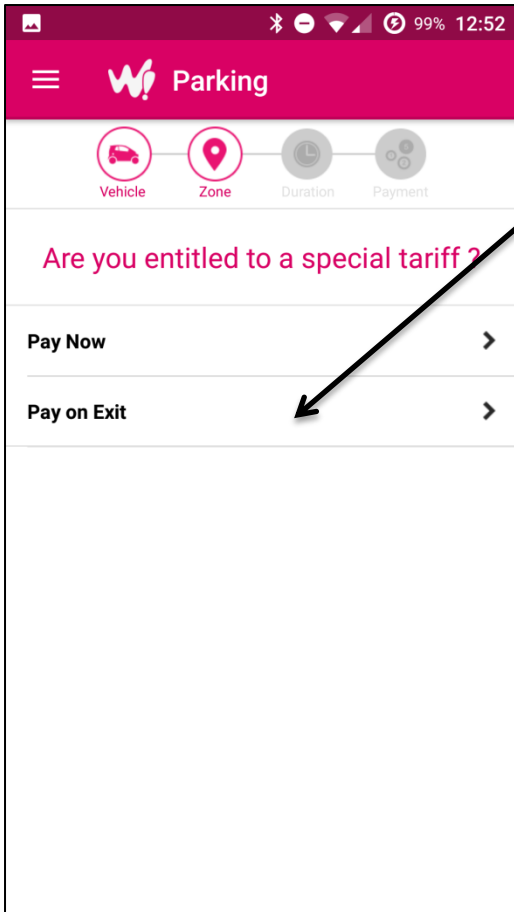

Click the Add a vehicle button

Fill in the License plate & choose if you want to add a vehicle name

Click Next

IF YOU ARE ON SITE

Your Phone GPS will find Redbridge Sports as the local car park.

Click on the White box

IF YOU ARE OFF SITE

Your Phone GPS may find another car park. Pinch the map to open the search area until you find the Redbridge Sports Red Flag

Select Pay on Exit (even if paying on arrival to ensure all tariff options)