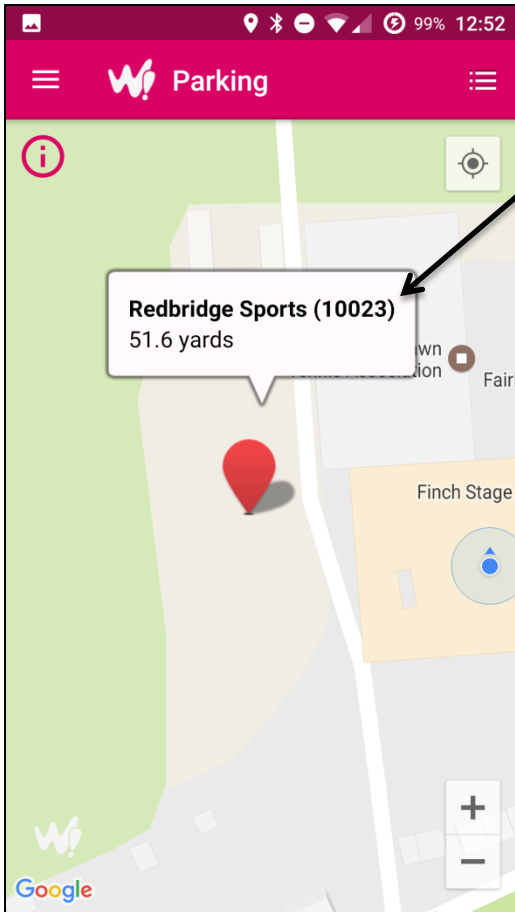

Click the Add a vehicle button

Fill in the License plate & choose if you want to add a vehicle name

Click Next

IF YOU ARE ON SITE

Your Phone GPS will find Redbridge Sports as the local car park.

Click on the White box

IF YOU ARE OFF SITE

Your Phone GPS may find another car park. Pinch the map to open the search area until you find the Redbridge Sports Red Flag

Select Pay on Exit (even if paying on arrival to ensure all tariff options)