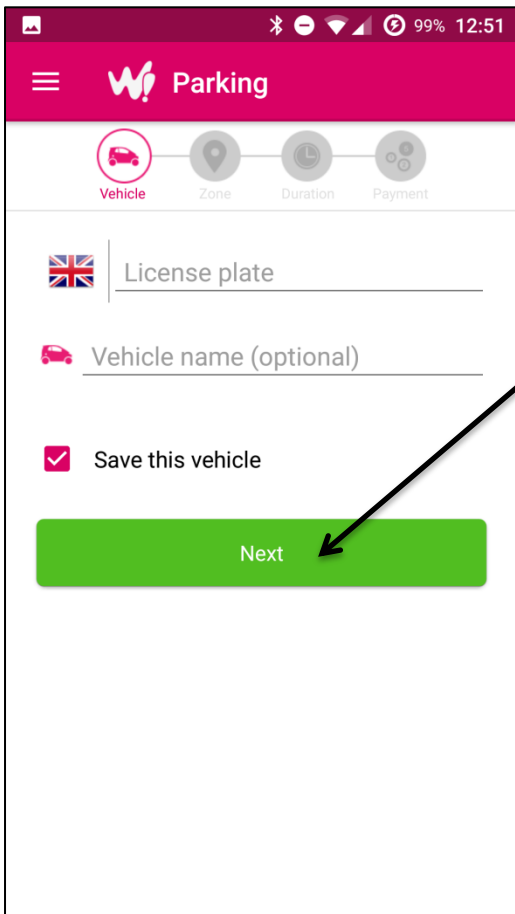

Click the Sign up button to register your Whoosh Account (or use Login via Facebook if you prefer and have an account already)

Create a Login & Password and provide Email & Mobile number
Choose if you want SMS confirmations (at a further cost), Accept the T&Cs and click finish

Click the Add a vehicle button

Fill in the License plate & choose if you want to add a vehicle name

Click Next

IF YOU ARE ON SITE

Your Phone GPS will find Redbridge Sports as the local car park.

Click on the White box

IF YOU ARE OFF SITE

Your Phone GPS may find another car park. Pinch the map to open the search area until you find the Redbridge Sports Red Flag

Select Pay on Exit (even if paying on arrival to ensure all tariff options)