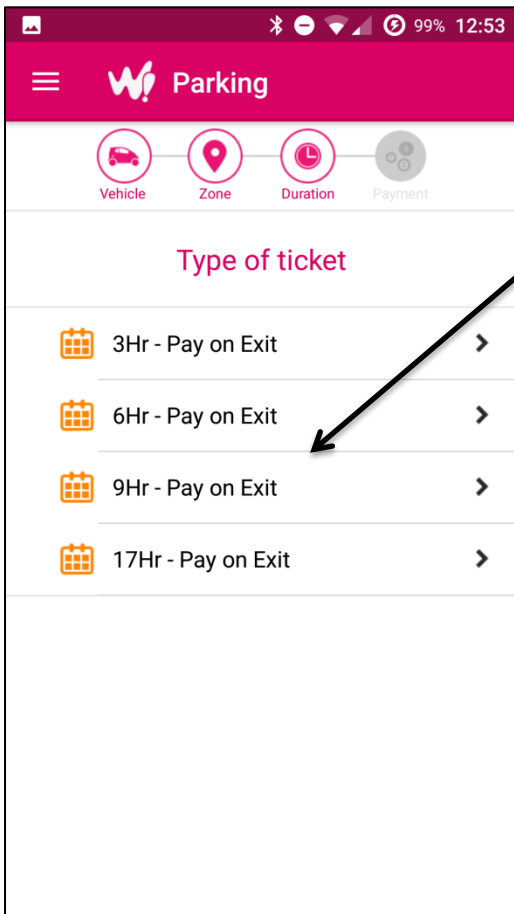

Click the Add a vehicle button

Fill in the License plate & choose if you want to add a vehicle name

Click Next

IF YOU ARE ON SITE

Your Phone GPS will find Redbridge Sports as the local car park.

Click on the White box

IF YOU ARE OFF SITE

Your Phone GPS may find another car park. Pinch the map to open the search area until you find the Redbridge Sports Red Flag

Select Pay on Exit (even if paying on arrival to ensure all tariff options)

From :	To :
Fri 10 Mar 2017 12:52	Fri 10 Mar 2017 15:52
Paid duration:	Price :
3 hours	£1.20

Incl. parking fee : £1.00

Ignore the From & To times, these do not reflect your arrival & departure times.

As long as you pay for the duration of your stay (3HR, 6HR, 9HR or 17HR you will be covered)